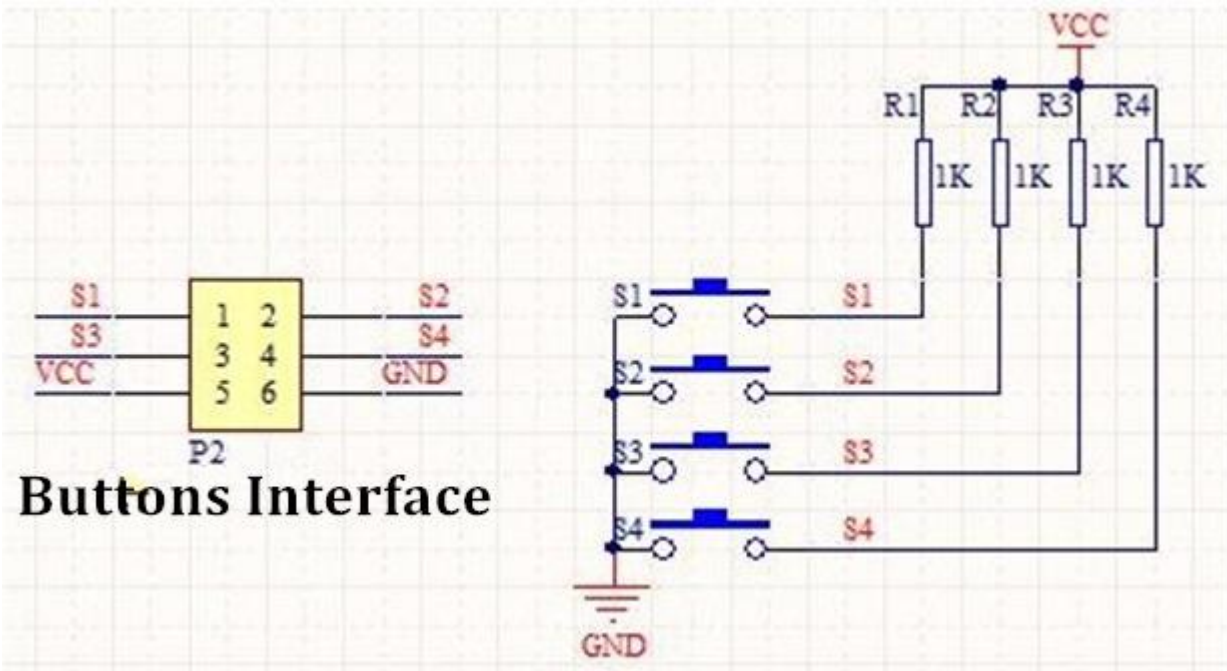

HC-35-YL-4 >> tastiera 4x4 + 4 pulsanti + 8 Led indipendenti

Buttons Interface

LED Chaser Interface

Keypad Interface