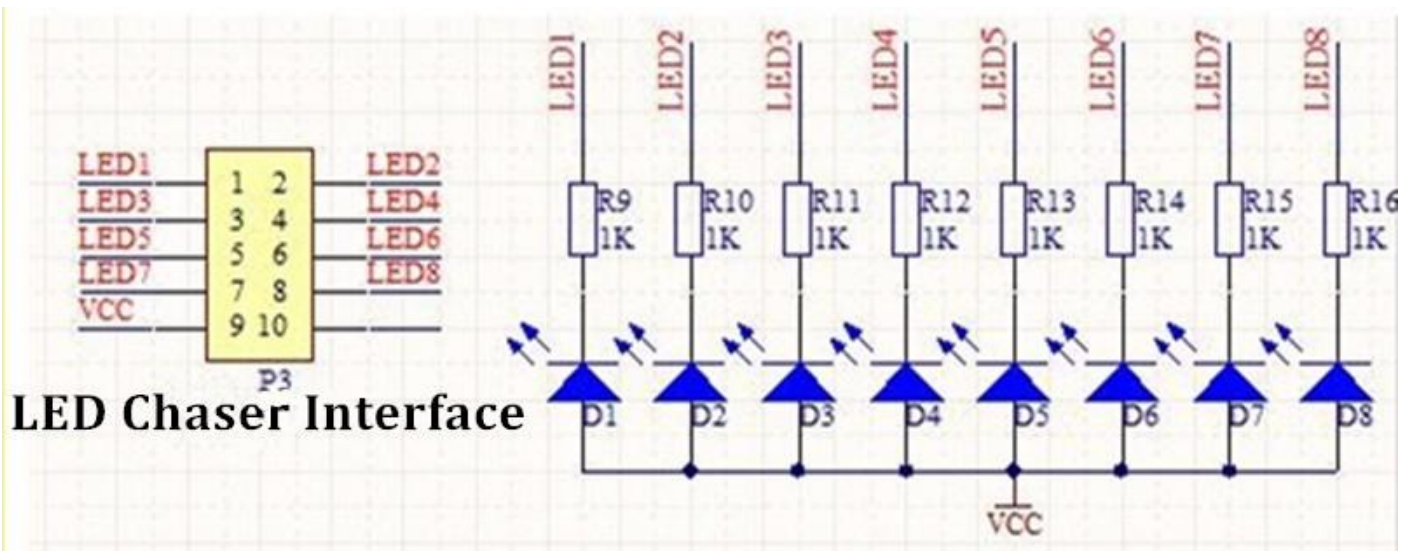

HC-35-YL-4 >> tastiera 4x4 + 4 pulsanti + 8 Led indipendenti

Buttons Interface

LED Chaser Interface

Keypad Interface