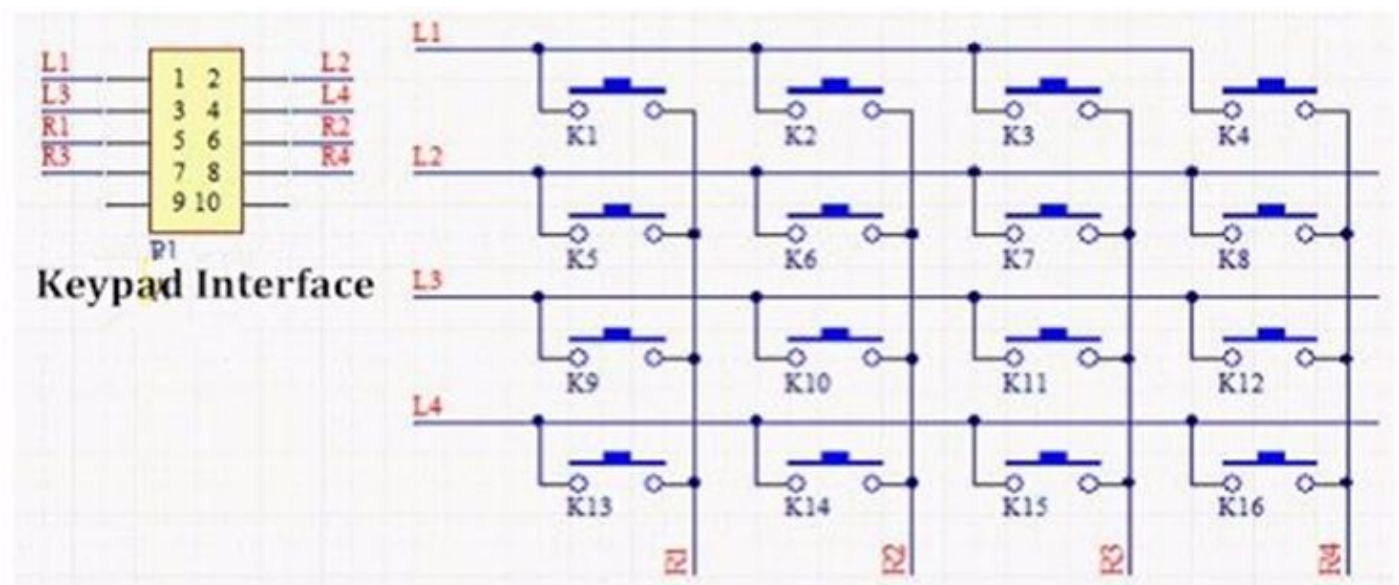

HC-35-YL-4 >> tastiera 4x4 + 4 pulsanti + 8 Led indipendenti

Buttons Interface

LED Chaser Interface

Keypad Interface